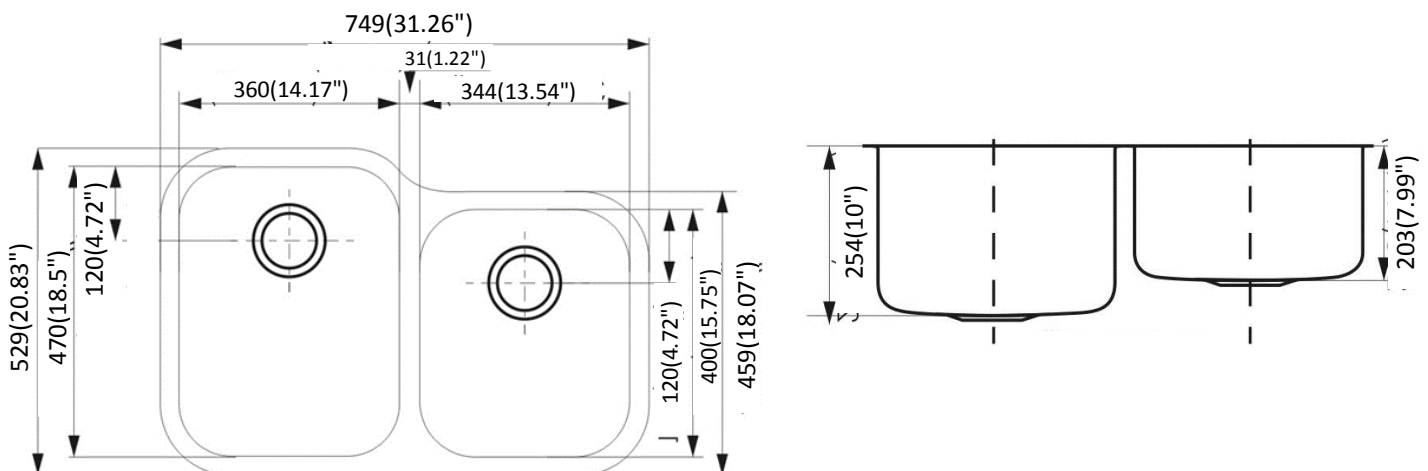

Features

- 31" x 21" x 10"/8"
- 16 gauge, 304 stainless steel
- Undermount sink
- Easy-to-clean, brushed finish
- Spray insulated undercoating & sound pads
- Includes template & installation hardware
- Limited lifetime warranty

OPTIONAL ACCESSORY:

BG 108B Bottom Grids for Larger Bowl
BG 108S Bottom Grids for Smaller Bowl

CODES:

ASME A112.19.3/CSA B45.4, cUPC

Product Diagram

1-877-500-SINK (7465)

WEST COAST WAREHOUSE: 510-667-9998  EAST COAST WAREHOUSE: 404-691-5088